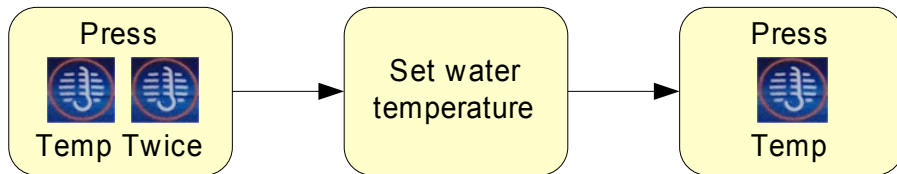

### Filter Cycle (Jets 1 – Jets 2 – Temp – Light)

### Water Temperature (Jets 1 – Jets 2 – Temp – Light)

### Operating Mode (Jets 1 – Jets 2 – Temp – Light)